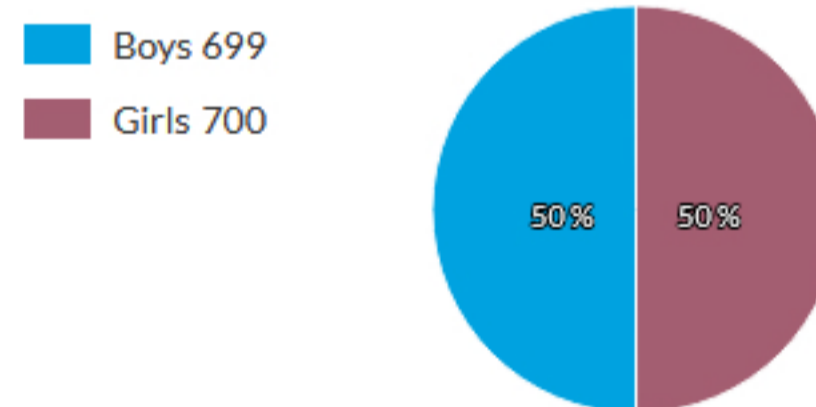

School ICSEA value	1008
Average ICSEA value	1000
School ICSEA percentile	51

Distribution of Socio-Educational Advantage (SEA)

Percentages are rounded and may not add to 100

Students

Total enrolments: 1399