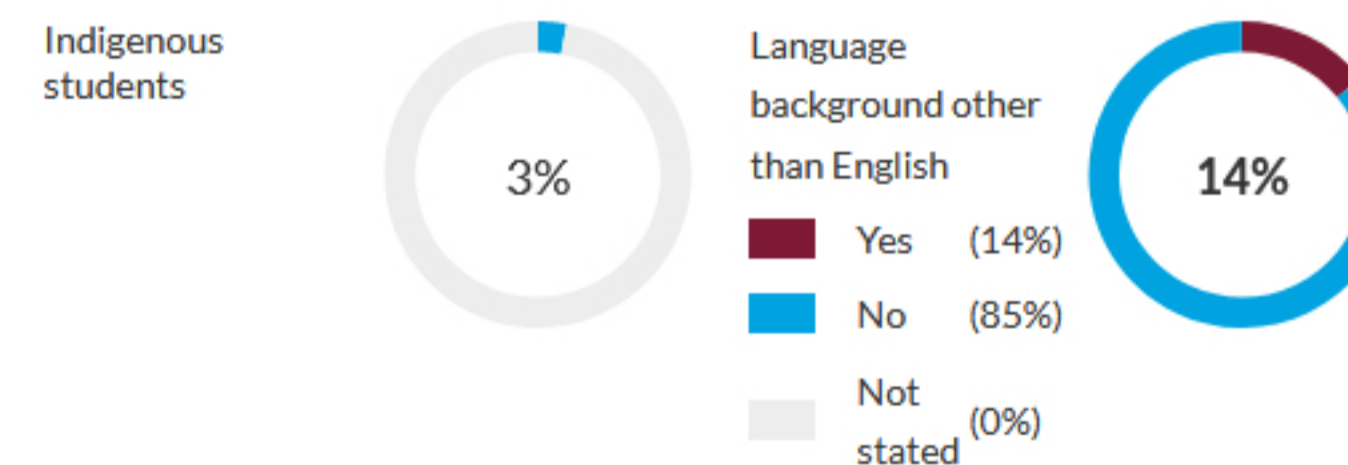

- [Terms of use](#)
- [Data access program](#)
- [Privacy](#)
- [Accessibility](#)
- [Glossary](#)

Principals' Portal | [Subscribe to our newsletter](#)