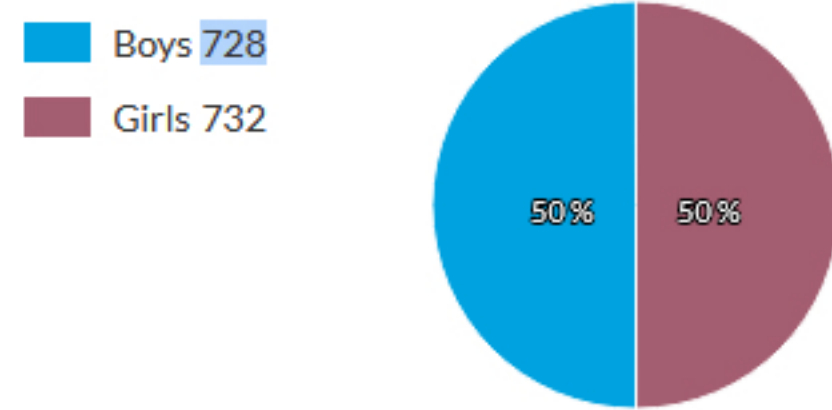

School links

- School website
- Miami State High School
- Sector, system or association website
- Department of Education Queensland

Student background

Index of Community Socio-Educational Advantage (ICSEA)

School ICSEA value	1032
Average ICSEA value	1000
School ICSEA percentile	62

Distribution of Socio-Educational Advantage (SEA)

Students

Total enrolments: 1460

Full-time equivalent enrolments: 1460.0

- Terms of use
- Data access program
- Privacy
- Accessibility
- Glossary