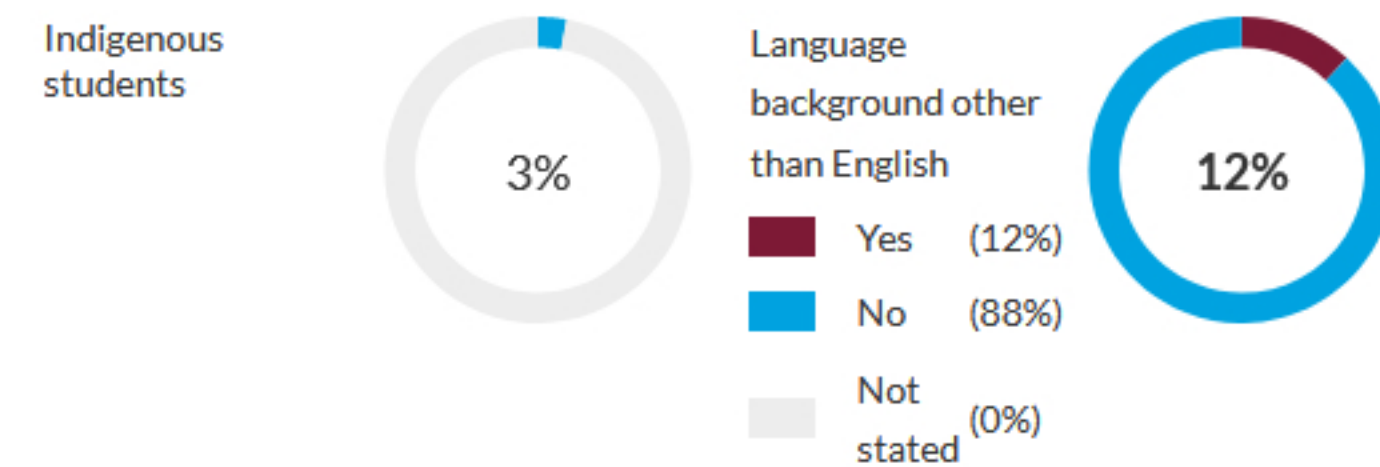

School ICSEA value	1032
Average ICSEA value	1000
School ICSEA percentile	62

Distribution of Socio-Educational Advantage (SEA)

Students

Total enrolments: 1460

Full-time equivalent enrolments: 1460.0

- Terms of use
- Data access program
- Privacy
- Accessibility
- Glossary