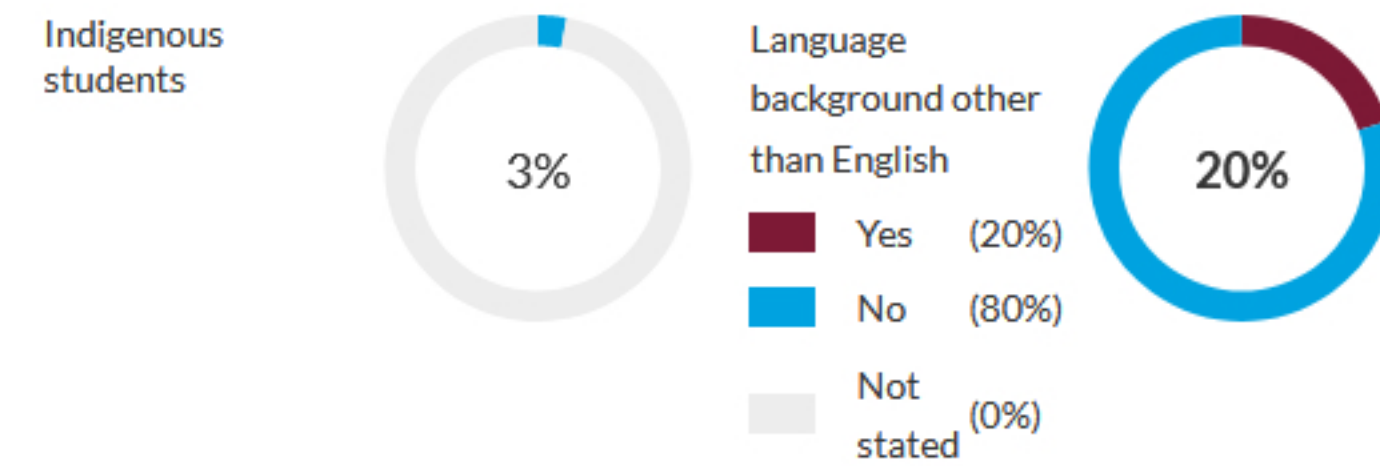

- Terms of use
- Data access program
- Privacy
- Accessibility
- Glossary

Principals' Portal

Subscribe to our newsletter