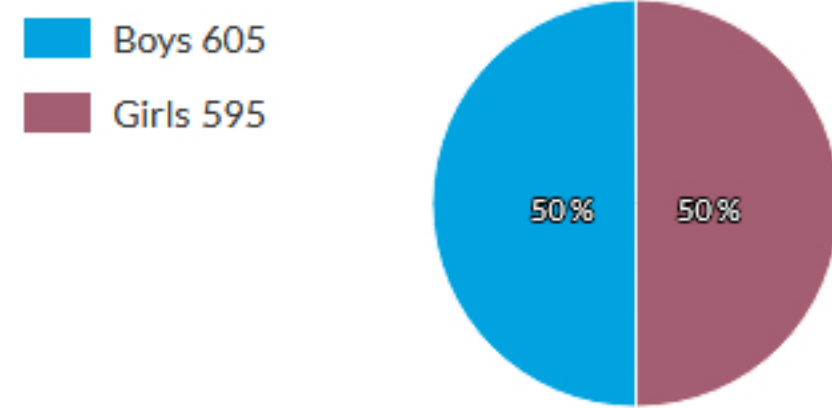

School ICSEA value	1011
Average ICSEA value	1000
School ICSEA percentile	53

Distribution of Socio-Educational Advantage (SEA)

Percentages are rounded and may not add to 100

Students

Total enrolments: 1200