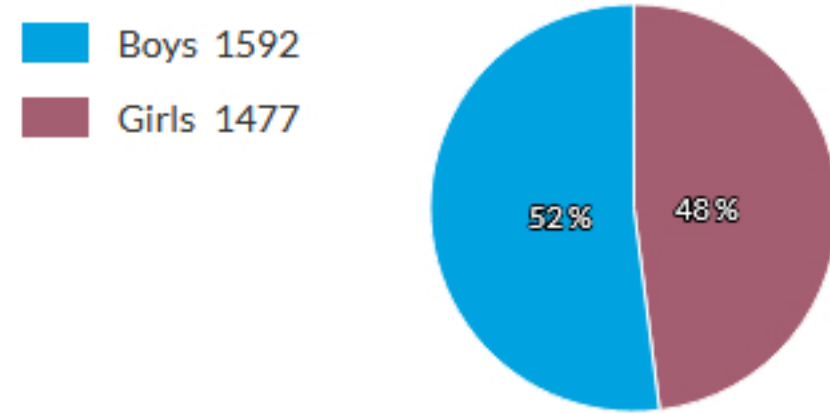

Students

Total enrolments: 3069

Full-time equivalent enrolments: 3069.0